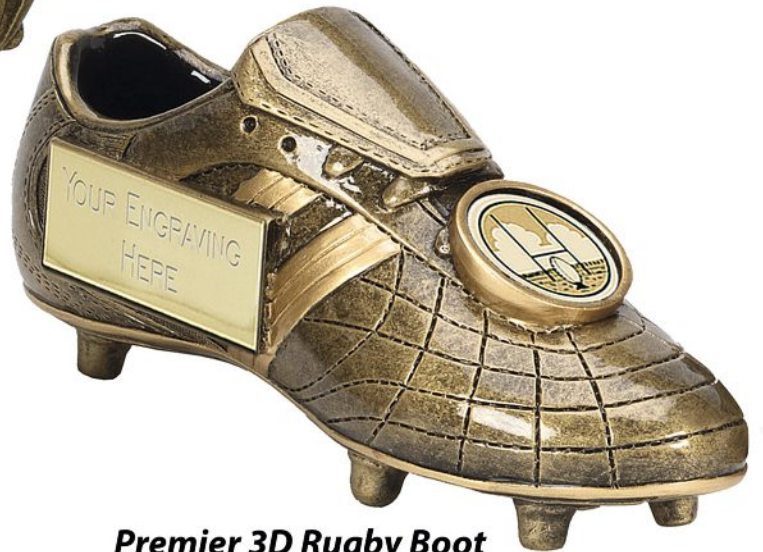

epic

Premier 3D Rugby Boot

£6.99 5" (12.5cm) A1436A